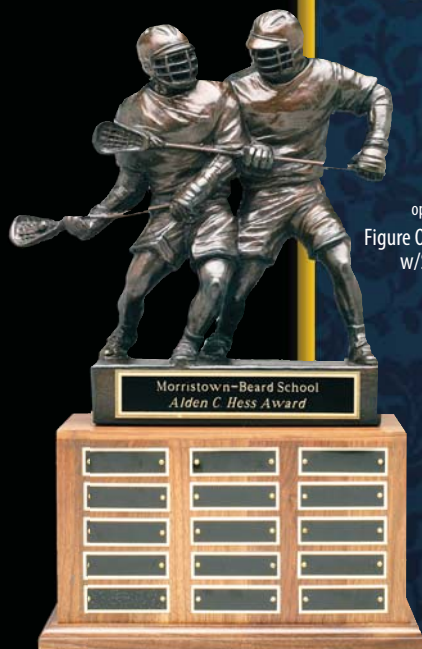

FREE
engraving
on all
resins!

All items on this page include **FREE ENGRAVING**. Add 50¢ for each personalization or line change.

LSPR and LSS Collections are exclusively designed by

lacrosse

SPECIALTIES

LSPR FIGURES ARE THE BEST DETAILED POLY-RESIN SCULPTURES AVAILABLE!
All LSPR resin figures can be combined for quantity pricing.

1-11	.....	$8.50
12-47	....	$7.95
48-95	....	$7.50
96-199	...	$7.25
200+	.....	$6.95

1-11	.....	$9.50
12-47	....	$8.95
48-95	....	$8.70
96-199	...	$8.50
200+	.....	$8.25

1-11	.....	$10.95
12-47	....	$10.50
48-95	....	$9.95
96-199	...	$9.75
200+	.....	$9.50

Figure Only	.....	$18.95
w/ LSPR 9" on wood base (total 15")	.....	$42.95
w/ LSPR 12" on wood base shown (total 17")	.....	$54.95

1-11	.....	$10.95
12-47	....	$10.50
48-95	....	$9.95
96-199	...	$9.75
200+	.....	$9.50

1-11	.....	$13.50
12-47	....	$12.95
48-95	....	$12.75
96-199	...	$12.50
200+	.....	$12.25

Player Position Series
Now Available in Two Sizes!
7" and 9"

7" FIGURE		9" FIGURE
1-11	...$9.50	...$11.95
12-47	...$8.95	...$11.75
48-99	...$8.70	...$11.50
100-199	...$8.50	...$11.25
200+	...$8.25	...$10.95

7" FIGURE		9" FIGURE
1-11	...$9.50	...$11.95
12-47	...$8.95	...$11.75
48-99	...$8.70	...$11.50
100-199	...$8.50	...$11.25
200+	...$8.25	...$10.95