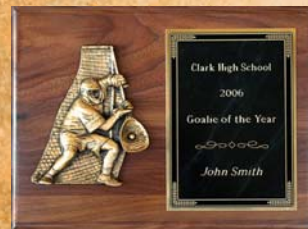

ENGRAVING
.\$15 per character

CUSTOM DESIGNED PLAQUES
Call for Pricing

FAST SERVICE!
Larger Plaques are lasered or triple-line engraved at 15¢ per letter.

Cherry Finish \$52.00

Solid Walnut \$65.00

PLAQUES
Large Plaques • Anniversary Plaques • Photo Plaques

JBV 9" X 12" GROOVED SOLID WALNUT

Choice of Female • Male Offense • Off/Def • Goalie

1-5 \$49.95

6+ \$48.95

BV 9" X 12" CHERRY FINISH

Choice of Female • Male Offense • Off/Def • Goalie

1-5 \$27.95

6+ \$26.95

BV 9" X 12" SOLID WALNUT

Choice of Female • Male Offense • Off/Def • Goalie

1-5 \$48.95

6+ \$47.95

BV 9" X 12" GROOVED SOLID WALNUT

Choice of Female • Male Offense • Off/Def • Goalie

1-5 \$52.95

6+ \$51.95