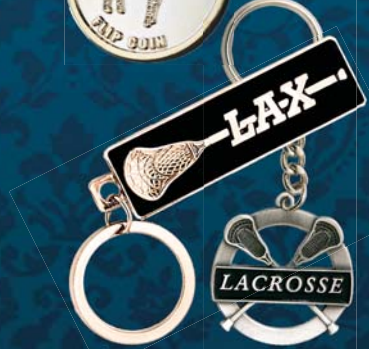

MDL-MM
2 1/2" - Male
Mylar
1-23 ... \$3.75
24-49 ... \$3.65
50-99 ... \$3.45
100-199 \$3.30
200+ ... \$3.10

MDL-PL
2 3/4" - Choice of Mylars - Available in 1st, 2nd, and 3rd Place
1-23 \$4.85
24-49 \$4.75
50-99 \$4.65
100-199 \$4.50
200-499 \$4.25
500+ \$3.95

**STOCK OFFICIALS
FLIP COINS**
1-11 \$2.50
12+ \$2.00

Call for
Custom
Flip Coins

FREE
Engraving
on Premium
Medals

**NEW PREMIUM
MEDALS**
2 3/4" - Extra Thick 1/16"
3D Medal - Choice of 1 1/2" Ribbons
with School Colors - Available in
Gold, Silver and Bronze
**PRICES INCLUDE
ENGRAVING**

1-23 \$5.95
24-49 \$5.75
50-99 \$5.50
100-199 \$5.25
200-499 \$4.95
500+ \$4.75

LAX KEY TAG
Bright Nickel w/ Black Fill
Engravable
Each \$4.95
12-23 \$4.50
24-49 \$3.95
50+ \$3.75

XK KEY TAG
3D Crossed Sticks
Engravable
Each \$4.95
12-23 \$4.50
24-49 \$3.95
50+ \$3.75